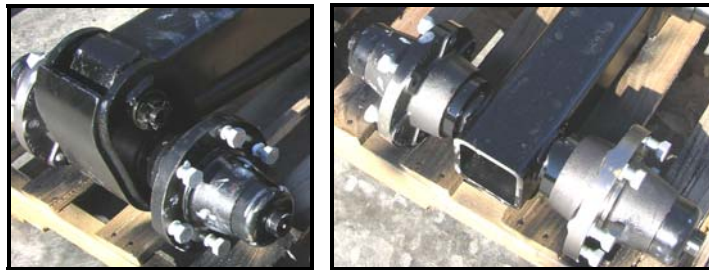

LEAN, GREEN, MULCHING MACHINES

GT-18xp HDUC Upgrade

NEW Heavy Duty Undercarriage Upgrade for Your GT-18xp

THE ENTIRE SUSPENSION UPGRADE HAS BEEN RE-ENGINEERED FOR HEAVIER DUTY USE & EASIER MAINTENANCE!

- NEW Stronger, One Piece "Uni-Body" Wheels with Longer Life!
- NEW Stronger Tandem-Bogies with Heavy Duty Shafts!
- NEW Stronger Spindle Wheel Mounts!
- EXTENDS Operating Life of Your Machine!
- LOWERS Maintenance Costs!
- FACTORY WARRANTY!

CALL YOUR GYRO-TRAC REPRESENTATIVE AND ORDER YOUR GT-18XP HEAVY DUTY UNDERCARRIAGE UPGRADE TODAY!